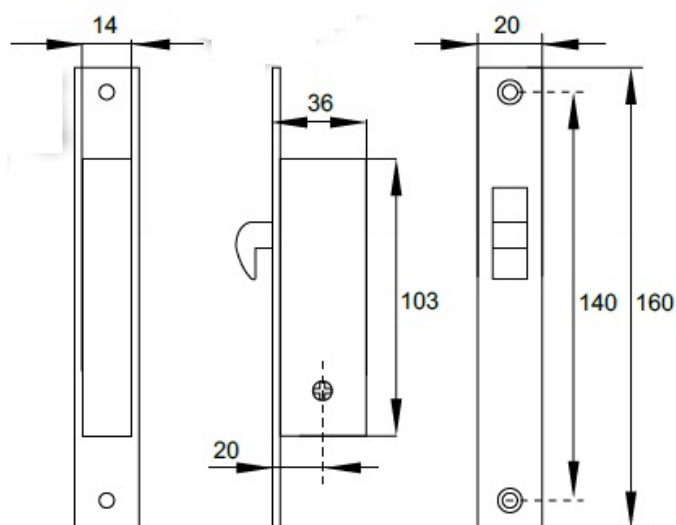

PRODUCT SHEET

Description:

Mortise Door Lock 9403, Key To Diff, 20mm B-Set, NPL Body & SS-Front Plate & Striker, W/3 Cross Keys, W/Zamak Hook, Latch, No Name Brand, Packed In White Box, incl.2 Steel, Key Holes, With Fixing Screws

Item number:

14.60.050-1

Units	Box	Carton	HS Code	Barcode
Pcs.	1	50	8301300000	
				5704866051170

SISO A/S

Mileparken 11
DK-2740 Skovlunde
Denmark
VAT: DK 24786013

Phone +45 45 830 900

www.siso.dk
siso@siso.dk